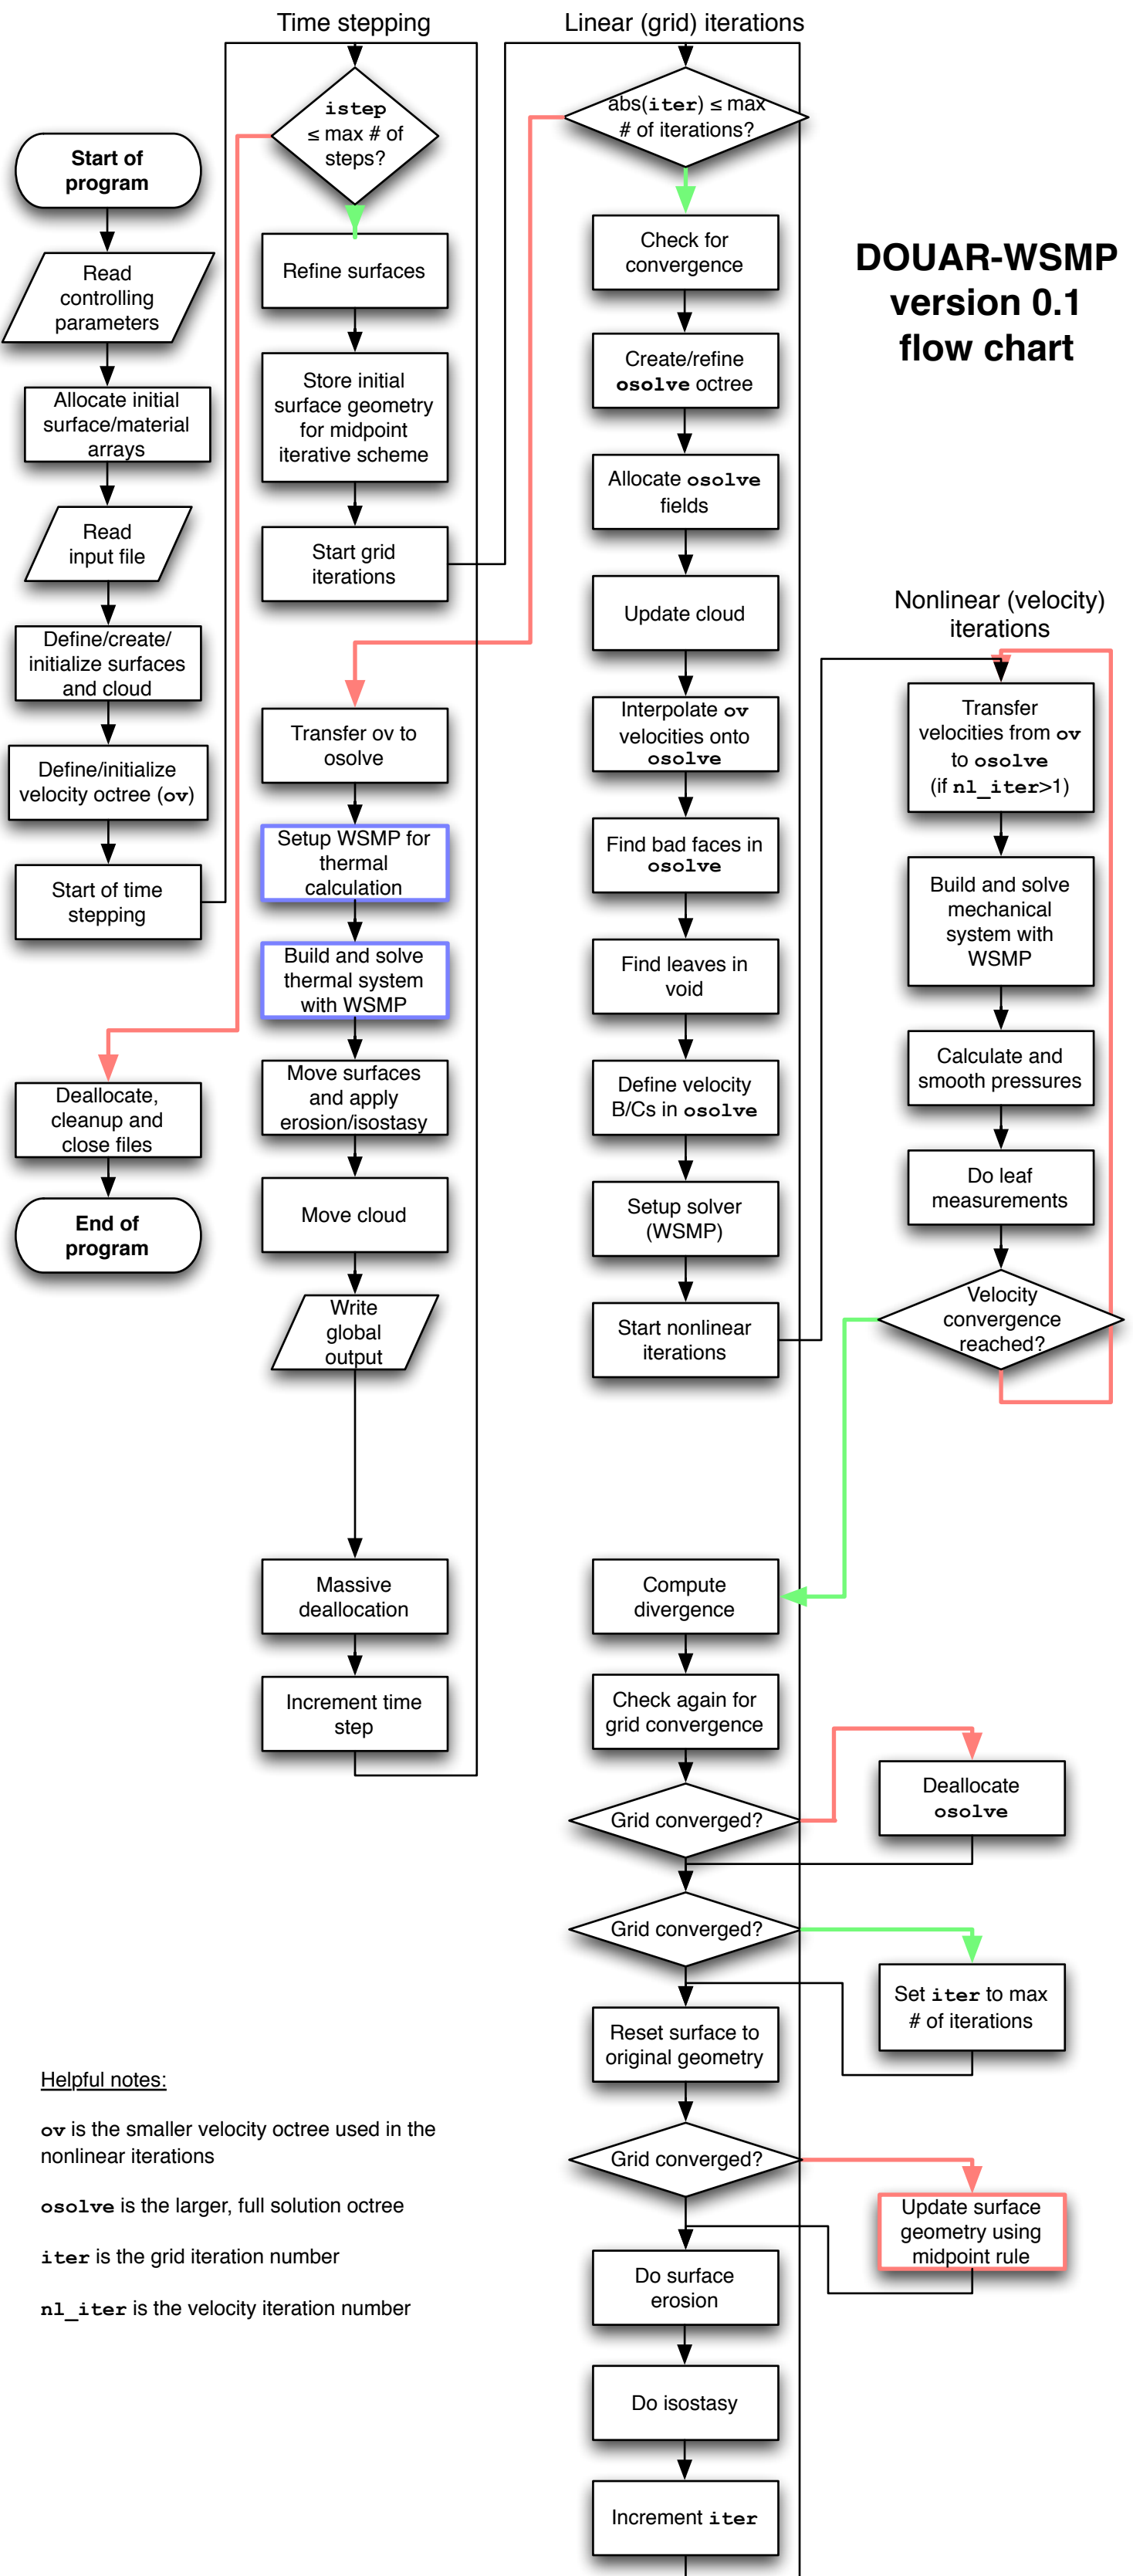

# DOUAR-WSMP version 0.1 flow chart

## Legend